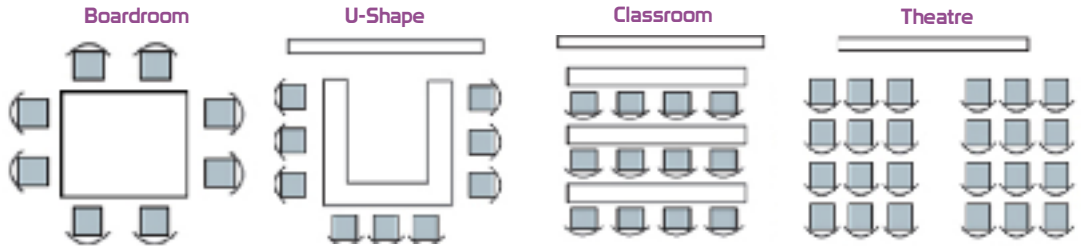

# Summergrove Halls

Whitehaven CA28 8XZ Conference Rooms

Choose Your Room  
Pick Your Package  
Customise Your Stay

Free Car Parking  
Free Wifi

[info@summervgrovehalls.co.uk](mailto:info@summervgrovehalls.co.uk)  
[www.summervgrovehalls.co.uk](http://www.summervgrovehalls.co.uk)

01946 813328

Room Name	Boardroom	U-Shape	Classroom	Theatre
Syndicate	4	-	-	-
Coppice	15	18	18	47
Holt	16	18	18	50
Spinney	32	40	30	80

Room Name	Half Day	Full Day	Half DDR	Full DDR
Syndicate	£30.00	£48.00	£18.00 <sub>pp</sub>	£33.00 <sub>pp</sub>
Coppice	£48.00	£84.00	£18.00 <sub>pp</sub>	£33.00 <sub>pp</sub>
Holt	£54.00	£90.00	£18.00 <sub>pp</sub>	£33.00 <sub>pp</sub>
Spinney	£60.00	£108.00	£18.00 <sub>pp</sub>	£33.00 <sub>pp</sub>

## Catering Options

Tea, Coffee & Biscuits	£2.50
Bacon Rolls	£3.75
Sandwich Selection	£5.00
Lite Bites Lunch	£7.50
a selection of sandwiches, salad, chips, fresh fruit, tea and coffee	
Two-Course Hot Buffet	£9.50
a choice of two main courses, served with salad or vegetables and Chefs choice of dessert	